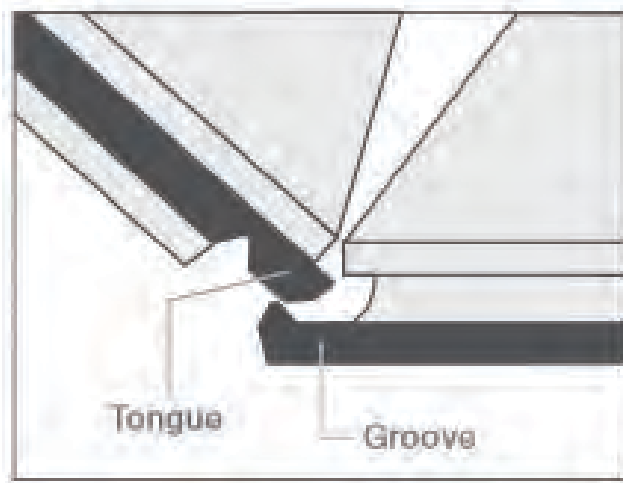

Ironwood

style: ironwood
style number: 0387V
product type: luxury vinyl tile (LVT)
size: 7" wide x 48" long
overall thickness: 5 mm thickness, 13/64"
installation: floating, no adhesive necessary
wear layer thickness: 20 mil (0.5mm)
warranty: 10-year limited commercial wear
72% recycled content

* sample is available in architectural folder

toffee

redwood*

In*Step™ Locking System Floating Luxury Vinyl Plank

Swatches are enlarged to show product detail. Screen colors also vary. Please confirm your selection by requesting a physical sample.