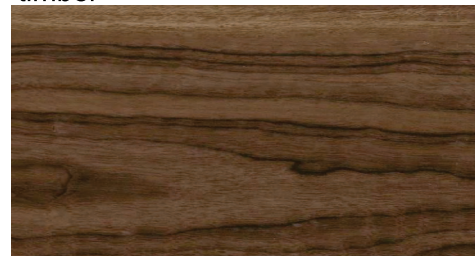

black walnut*