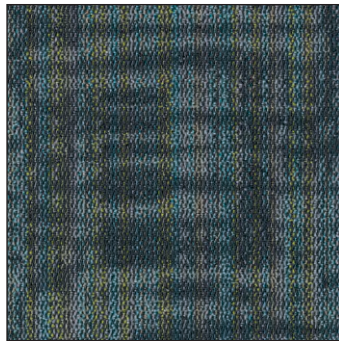

Eloy

Carpet Tile

style: Eloy
style number: 803W2
product type: carpet tile
texture: multi-level pattern loop
fiber: Ecosolution Q® Nylon
backing: synthetic
dye method 100% Solution Dyed
finished pile thickness: 0.079 in
average density: 6835 oz/yd³
tufted weight: 15 oz/yd²
warranty: 15 year commercial
limited warranty

union 52335

balanced 52485

link 52500

join 52501

fuse 52515

together 52516

equal 52530

connect 52531

alike 52557

duo 52597

combo 52598

mix 52750

Swatches may be enlarged and screen colors may vary. Please order a sample to confirm your selection.

9319 N. 94th Way, Suite 1000
Scottsdale, AZ 85258
Phone: 800-825-1221 Fax: 480-945-2603
Email: info@continentalflooring.com
www.continentalflooring.com