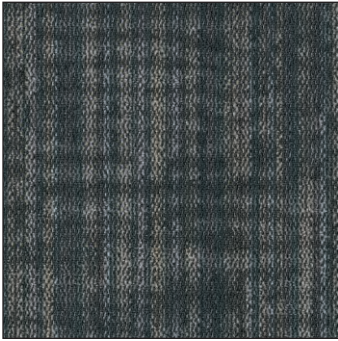

Eloy

Carpet Tile

style: Eloy
style number: 803W2
product type: carpet tile
texture: multi-level pattern loop
fiber: Ecosolution Q® Nylon
backing: synthetic
dye method 100% Solution Dyed
finished pile thickness: 0.079 in
average density: 6835 oz/yd³
tufted weight: 15 oz/yd²
warranty: 15 year commercial
limited warranty