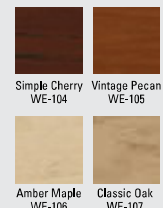

FlexTones®

Evolving Styles® Creative Elements

Evolving Styles® Wood Elements

SpexTones™

Profiles

So much more than a floor.

Coordinate color with FLEXCO stair treads, too.

IMO must be specified upon order.